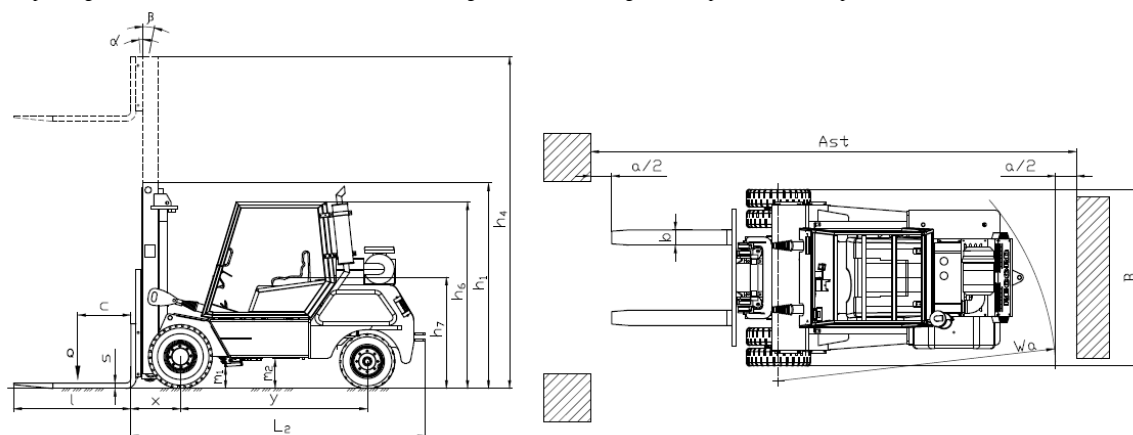

RECORD 3S		SPECIFICATION VDI 2198					
1	Manufacturer	BALKANCAR RECORD JSC					
2	Type			DV 1992.33.241S DV 1992.33.271S ¹⁾	DV 1994.33.241S DV 1994.33.271S ¹⁾	DV 1996.33.241S DV 1996.33.271S ¹⁾	
3	Load capacity	Q		kg	6000	7000	8000
4	Load center	C	Load center to fork face	mm	600		
5	Drive unit		Battery/diesel/LPG		Diesel		
6	Type of operation		Pedestrian/rider seated/stand-on		Rider seated		
7	Lift	h_3	Lift height	mm	3300; 4000; 4500		
8	Overall dimensions	L_2	Length	mm	3450	3580	
9		B	Width	mm	2350		
10		h_1	Height, mast lowered	mm	2650; 3000; 3250	2715; 3065; 3315	
11		h_4	Height, mast extended	mm	4360; 4860; 5360	4415; 5115; 5615	
12		h_6	Height of overhead guard	mm	2450		
13	Internal combustion engine		Manufacturer, type		DEUTZ, diesel		
14	Transmission		Type, speeds (forward/backward)		Hydrodynamic		

RECORD 3S		SPECIFICATION VDI 2198					
1	Manufacturer	BALKANCAR RECORD JSC					
2	Type			DV 1992.33.2TNS	DV 1994.33.2TNS	DV 1996.33.2TNS	
3	Load capacity	Q		kg	6000	7000	8000
4	Load center	C	Load center to fork face	mm	600		
5	Drive unit		Battery/diesel/LPG		Diesel		
6	Type of operation		Pedestrian/rider seated/stand-on		Rider seated		
7	Lift	h_3	Lift height	mm	3300; 4000; 4500		
8	Overall dimensions	L_2	Length	mm	3450	3580	
9		B	Width	mm	2240		
10		h_1	Height, mast lowered	mm	2650; 3000; 3250	2715; 3065; 3315	
11		h_4	Height, mast extended	mm	4360; 4860; 5360	4415; 5115; 5615	
12		h_6	Height of overhead guard	mm	2450		
13	Internal combustion engine		Manufacturer, type		DEUTZ, diesel		
14	Transmission		Type, speeds (forward/backward)		Hydrodynamic		